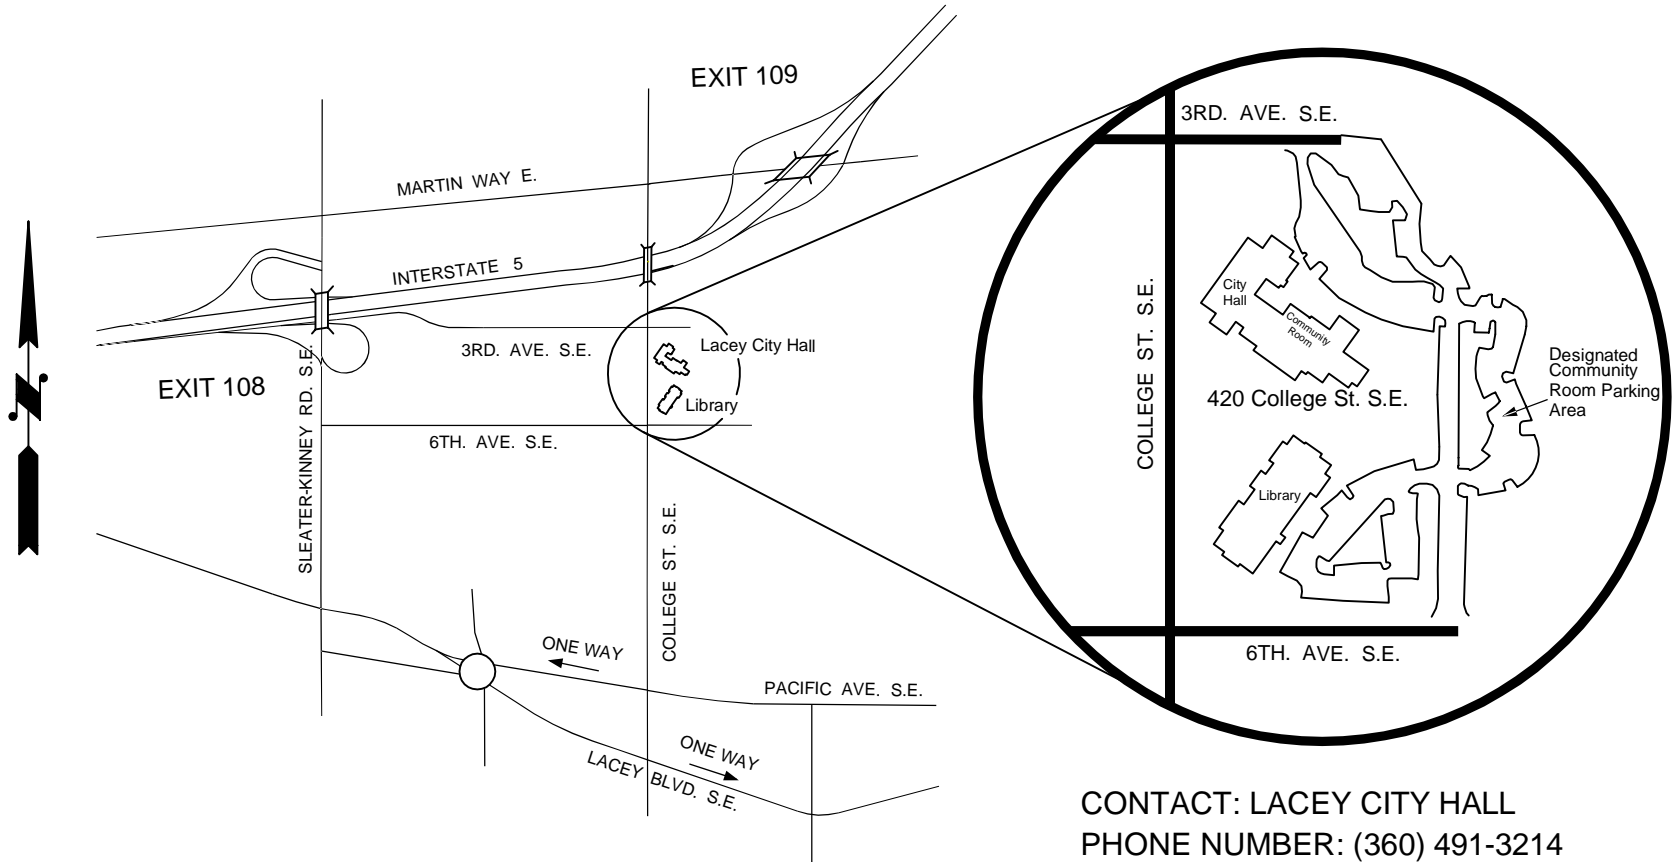

# DRIVING DIRECTIONS TO LACEY CITY HALL

- **From the South (Portland):** Take Interstate 5 to Exit 108, follow signs to College Street. Go straight through signalized intersection at College Street and 3rd. Avenue. This takes you directly into the Lacey City Hall parking lot.  
**Please note designated Community Room parking area on map.**
- **From the North (Seattle):** Take Interstate 5 to Exit 109 to Martin Way. At the bottom of exit ramp turn right at the signalized intersection onto Martin Way. Move into left-turn lane and turn left onto College Street. Go over bridge to first signalized intersection at 3rd. Avenue and College Street. Turn left onto 3rd. Avenue. This takes you directly into the Lacey City Hall parking lot.  
**Please note designated Community Room parking area on map.**

CONTACT: LACEY CITY HALL  
PHONE NUMBER: (360) 491-3214