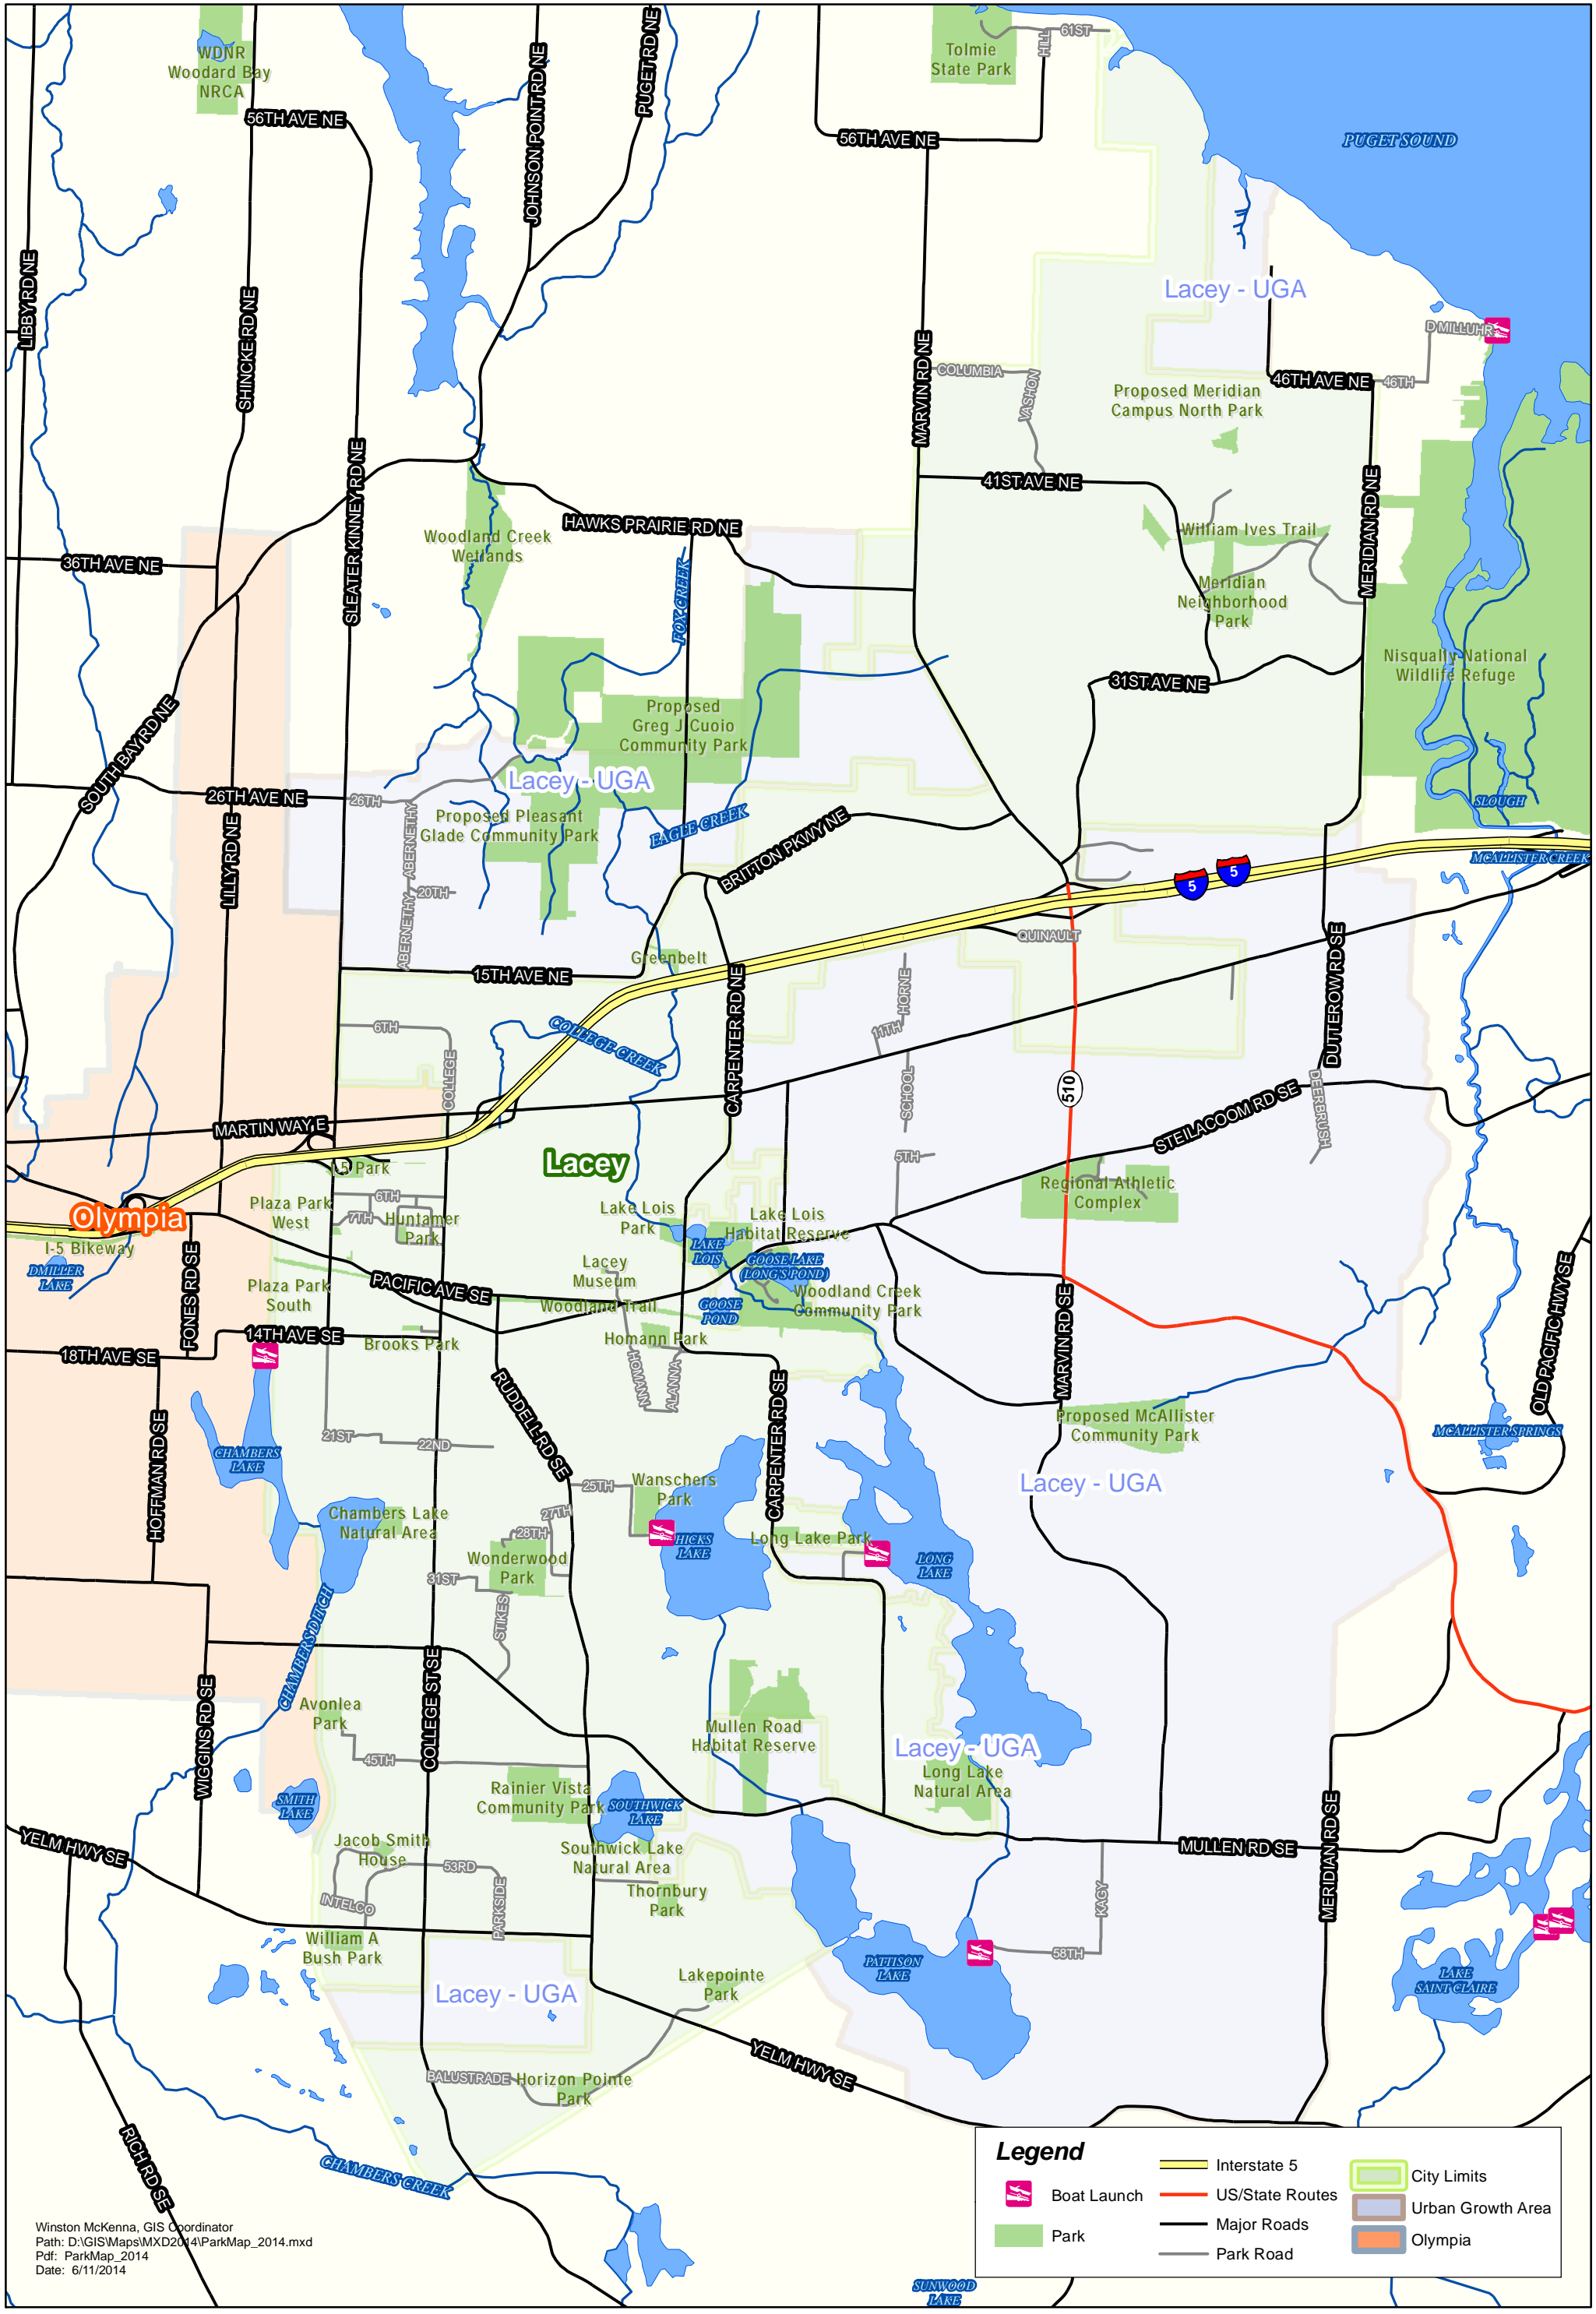

City of Lacey - Parks

Legend

	Interstate 5		City Limits
	US/State Routes		Urban Growth Area
	Park		Major Roads
	Boat Launch		Park Road
	Olympia		

Winston McKenna, GIS Coordinator
 Path: D:\GIS\Maps\MXD2014\ParkMap_2014.mxd
 Pdf: ParkMap_2014
 Date: 6/11/2014